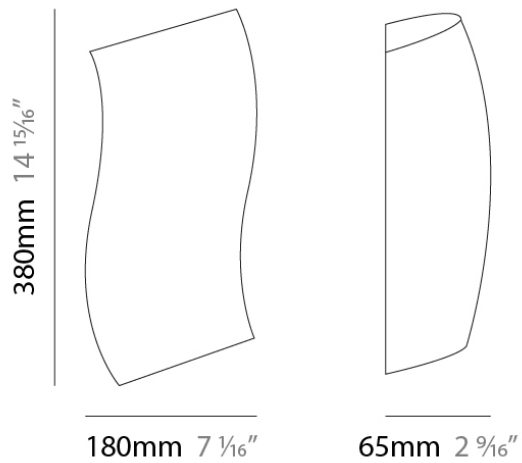

PROJECT	_____
TYPE	_____
NOTES	_____
QUANTITY	_____
DATE	_____

DENIS SURFACE

D83014

GENERAL

Series: Denis
Brand: Panzeri
Division: Design
Mounting Type: Surface
Mounting Location: Wall
Subcategory: Ambient

PHYSICAL

Shape: Curves
Width (mm): 178
Width (in): 7
Height (mm): 380
Depth (mm): 64
Height (in): 15
Depth (in): 2 1/2
Light Distribution: Omnidirectional
Weight (kg): 2.04
Weight (lbs): 4.5
Diffuser: Matte White Blown Glass
Fixture Material: Glass / Aluminum

ELECTRICAL

Number of Lamps: 1
Lamp Type: LED Retrofit
Lamp Shape: T10
Bulb Included: Bulb Not Included
Total Output Wattage (W): 18
Max. Wattage Per Lamp (W): 18
Lamp Base: E26
Input Voltage (V): 120

LED

OPTICAL

RATINGS AND CERTIFICATIONS

Certified By: CSA Certified to UL and CSA Standards
IP rating: IP20