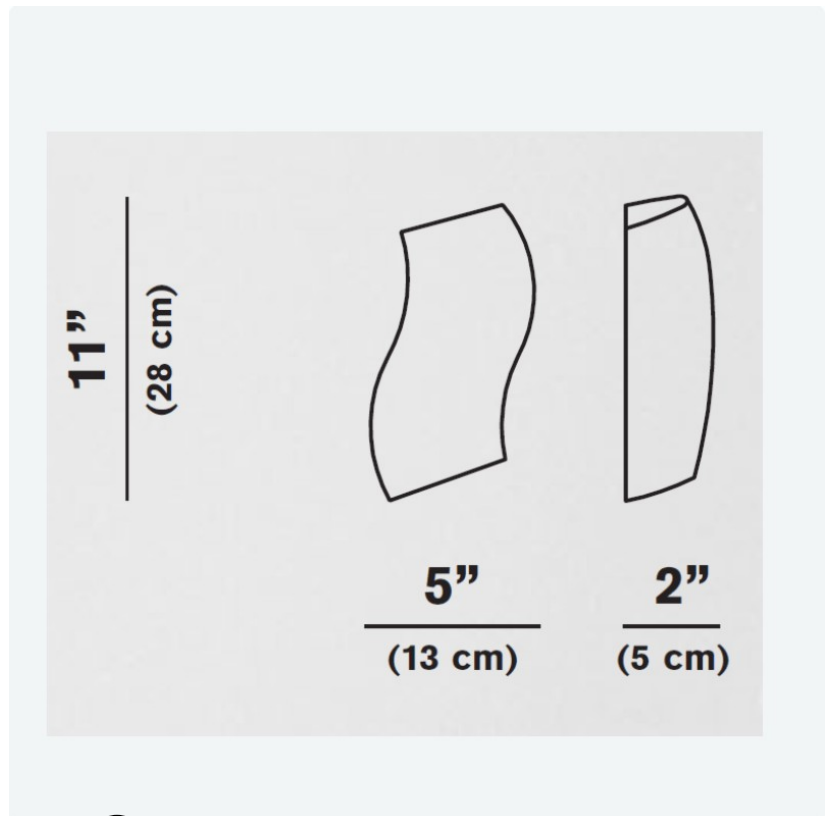

DENIS SURFACE

D83012

GENERAL

Series: Denis
Brand: Panzeri
Division: Design
Mounting Type: Surface
Mounting Location: Wall
Subcategory: Sconce

PHYSICAL

Width (mm): 127
Width (in): 5
Height (mm): 381
Height (in): 15
Extension (mm): 64
Extension (in): 2.5
Weight (kg): 0.9
Weight (lbs): 2
Diffuser: Matte White Blown Glass

ELECTRICAL

Number of Lamps: 2
Lamp Type: LED Retrofit / Halogen
Lamp Shape: G16.5
Bulb Included: Bulb Not Included
Total Output Wattage (W): 12 / 60
Max. Wattage Per Lamp (W): 12 / 60
Lamp Base: E12
Input Voltage (V): 120

LED

OPTICAL

RATINGS AND CERTIFICATIONS

Certified By: CSA Certified to UL and CSA Standards
IP rating: IP20

PROJECT	_____
TYPE	_____
NOTES	_____
QUANTITY	_____
DATE	_____